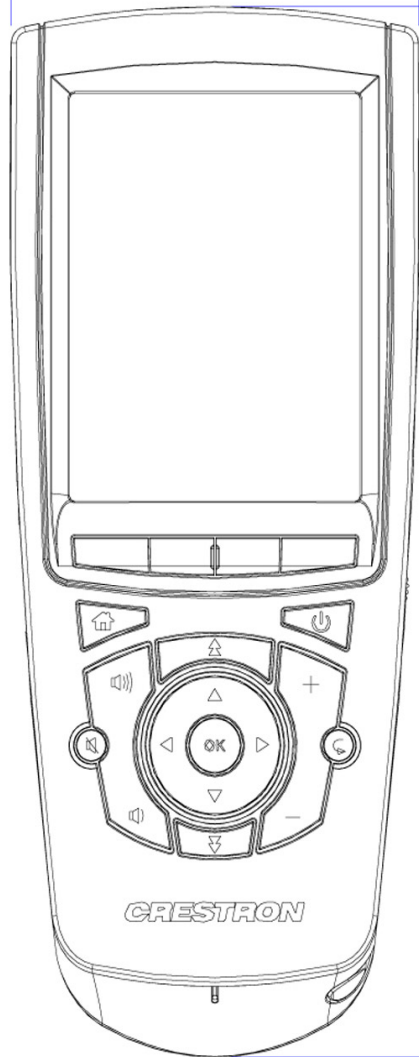

Enclosure

Injection-molded case, stylus storage slot (stylus included); integral docking station port

Dimensions

Height: 1.17 in (2.96 cm)
Width: 3.08 in (7.81 cm)
Depth: 7.39 in (18.76 cm)
Total height of touchpanel and docking station when docked is ~3.25 in (~8.25 cm)

Weight

9 oz (259 g) including battery

INCLUDED ACCESSORIES

TPMC-4XG-DS: Docking Station/Charger
TPMC-4XG-BTP: Internal Battery Pack

AVAILABLE ACCESSORIES

CEN-WAP-ABG-1G: 802.11a/b/g Wireless Access Point

TPMC-4XG Isys i/O™ Handheld WiFi Touchpanel

3.04 in
(7.72 cm)

7.38 in
(18.75 cm)

1.18 in
(2.99 cm)