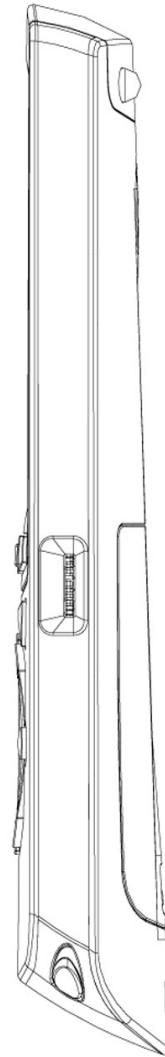

EL Backlit Hard Buttons

Complementing its touchpanel are 19 tactile pushbuttons comprised of 10 smartly-placed buttons designated for most common functions, a 5-way navigation thumbpad, and 4 context-assignable "hard keys" positioned along the bottom of the touchscreen. Every button is fully programmable to support quick access to functions ranging from simple volume adjustment and channel selection to on-screen menu navigation or even pan/tilt camera control. Adjustable electroluminescent button backlighting provides a striking appearance while facilitating operation in a darkened home theater or conference room.

Scroll Wheel

A scroll wheel is located on the right side of the TPMC-4XG, positioned for easy navigation through lengthy menus on the touchscreen or television. Incremental up and down scrolling commands are programmable to allow the scroll wheel to be adapted for custom applications.

Enclosure

Injection-molded case, stylus storage slot (stylus included); integral docking station port

Dimensions

Height: 1.17 in (2.96 cm)
Width: 3.08 in (7.81 cm)
Depth: 7.39 in (18.76 cm)
Total height of touchpanel and docking station when docked is ~3.25 in (~8.25 cm)

3.04 in
(7.72 cm)

7.38 in
(18.75 cm)

1.18 in
(2.99 cm)